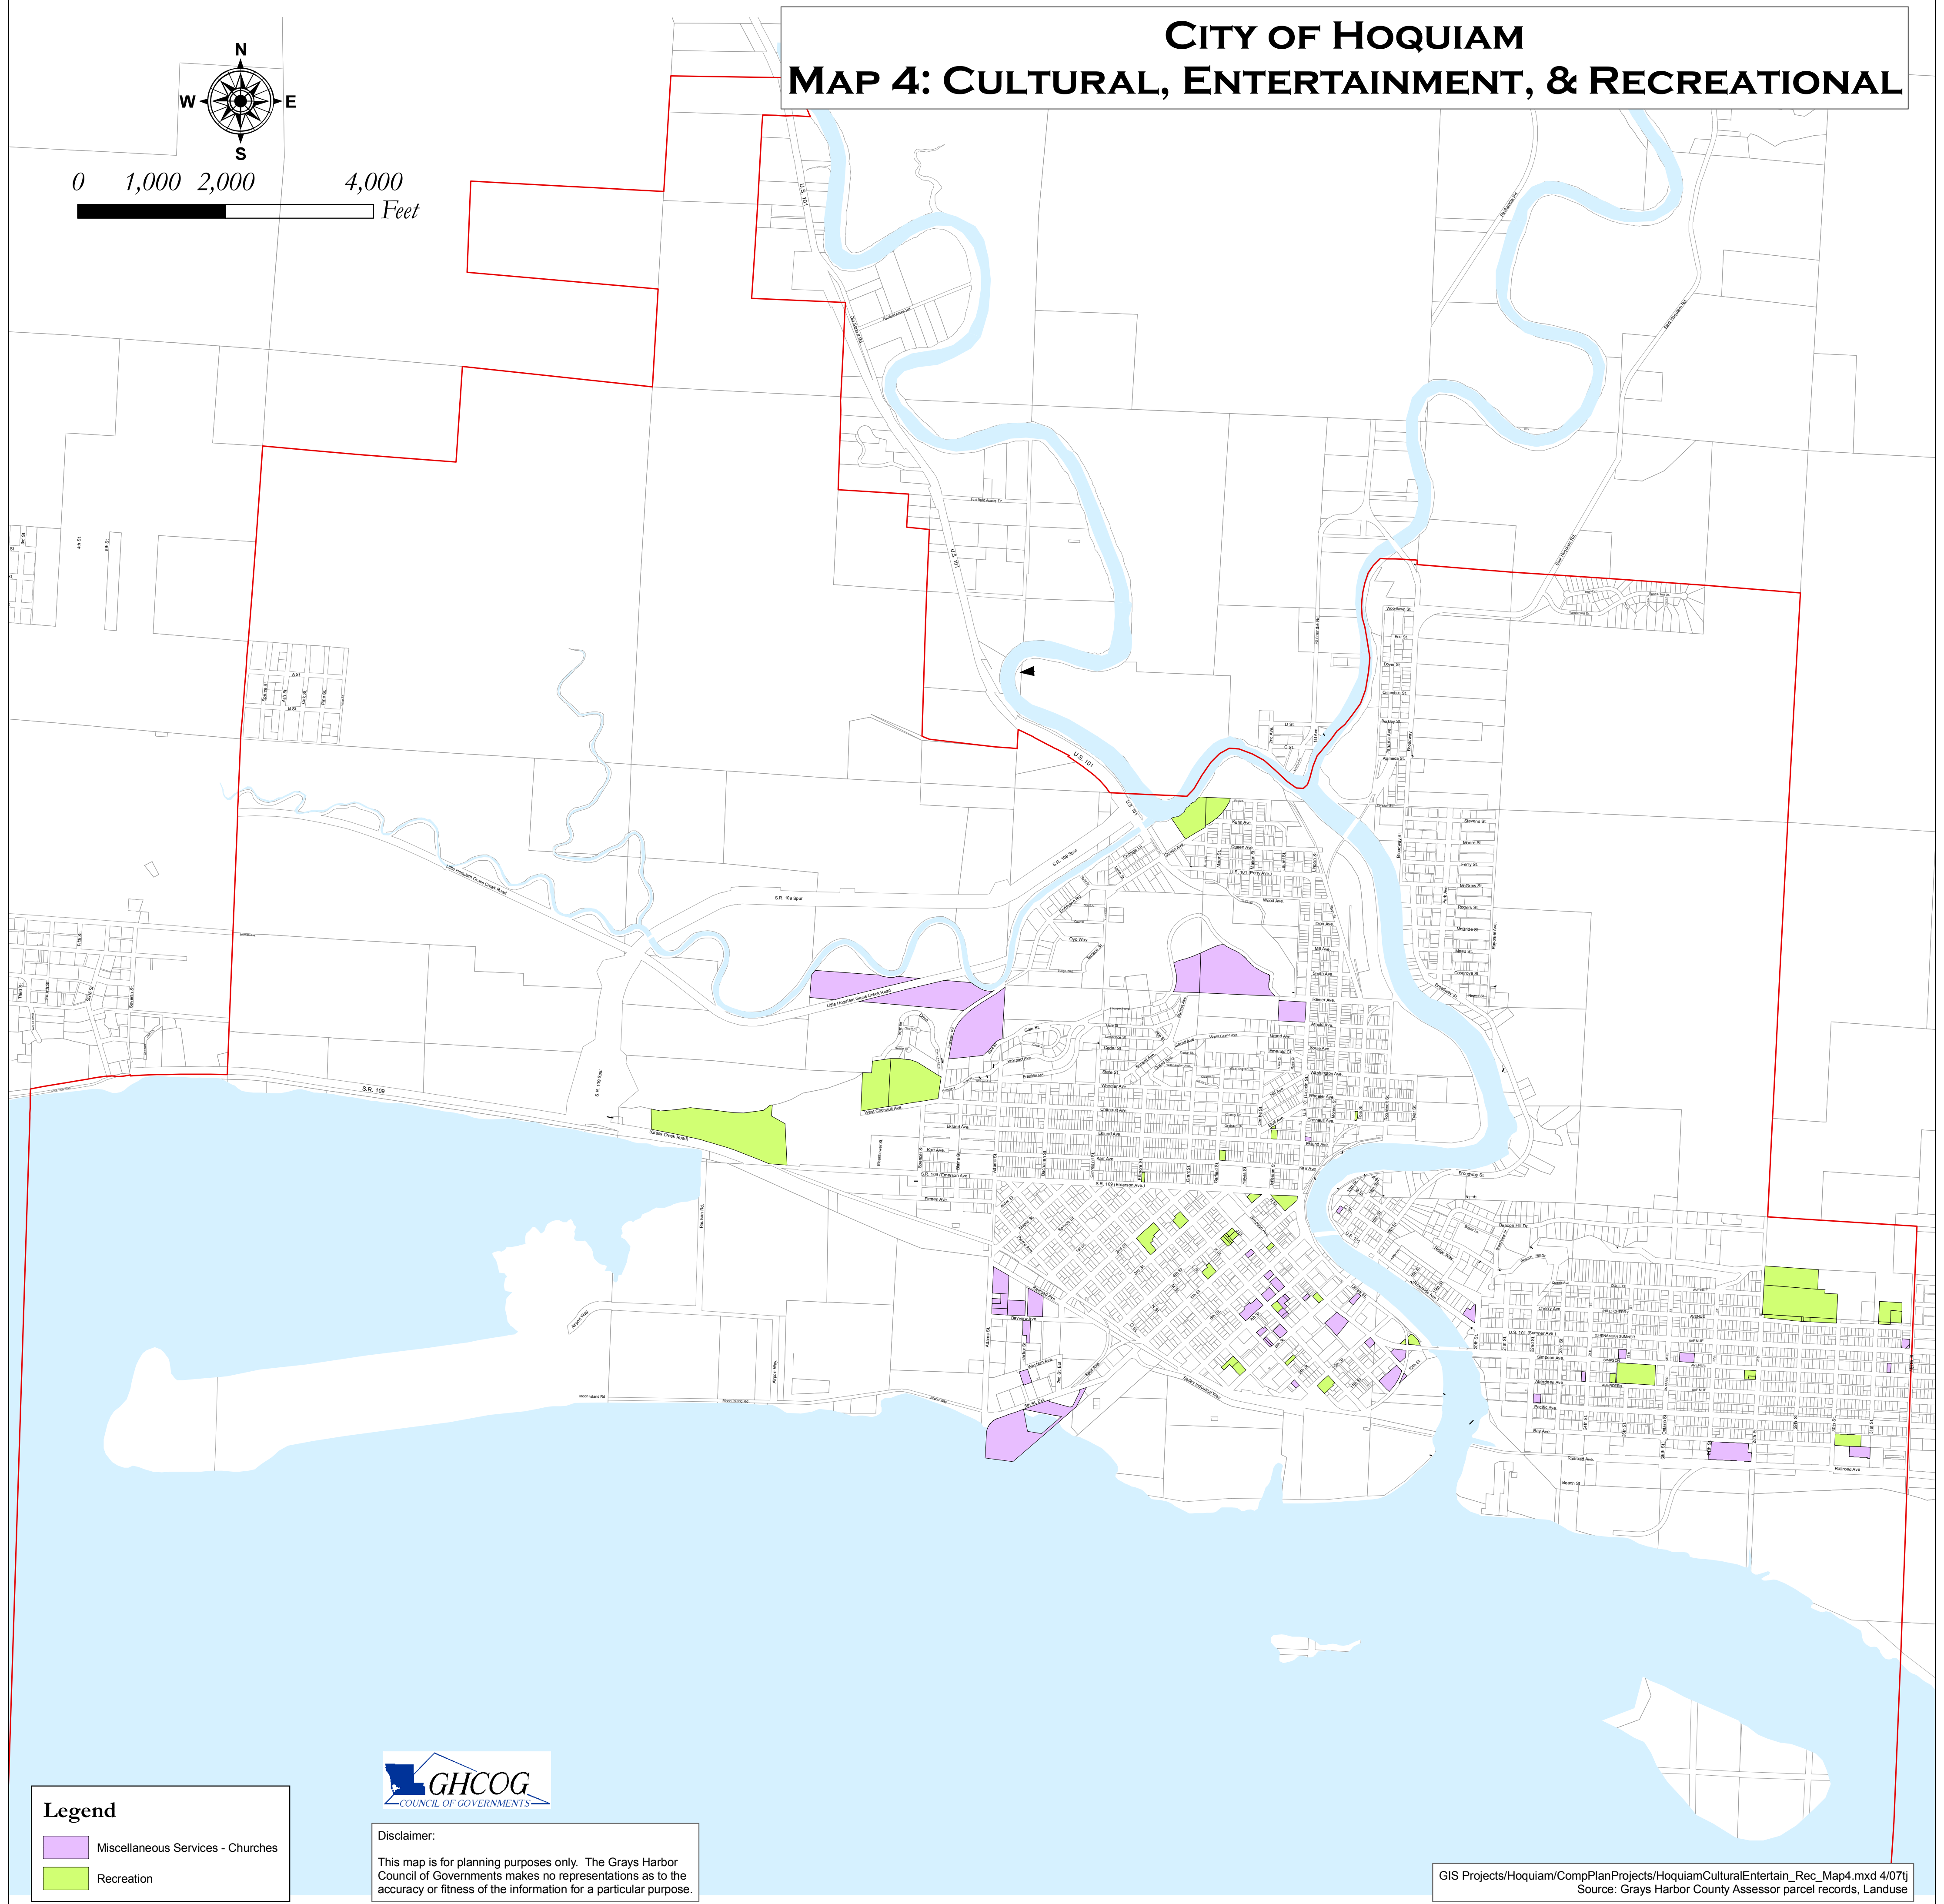

CITY OF HOQUIAM

MAP 4: CULTURAL, ENTERTAINMENT, & RECREATIONAL

0 1,000 2,000 4,000
Feet

Legend

- Miscellaneous Services - Churches
- Recreation

Disclaimer:
This map is for planning purposes only. The Grays Harbor Council of Governments makes no representations as to the accuracy or fitness of the information for a particular purpose.