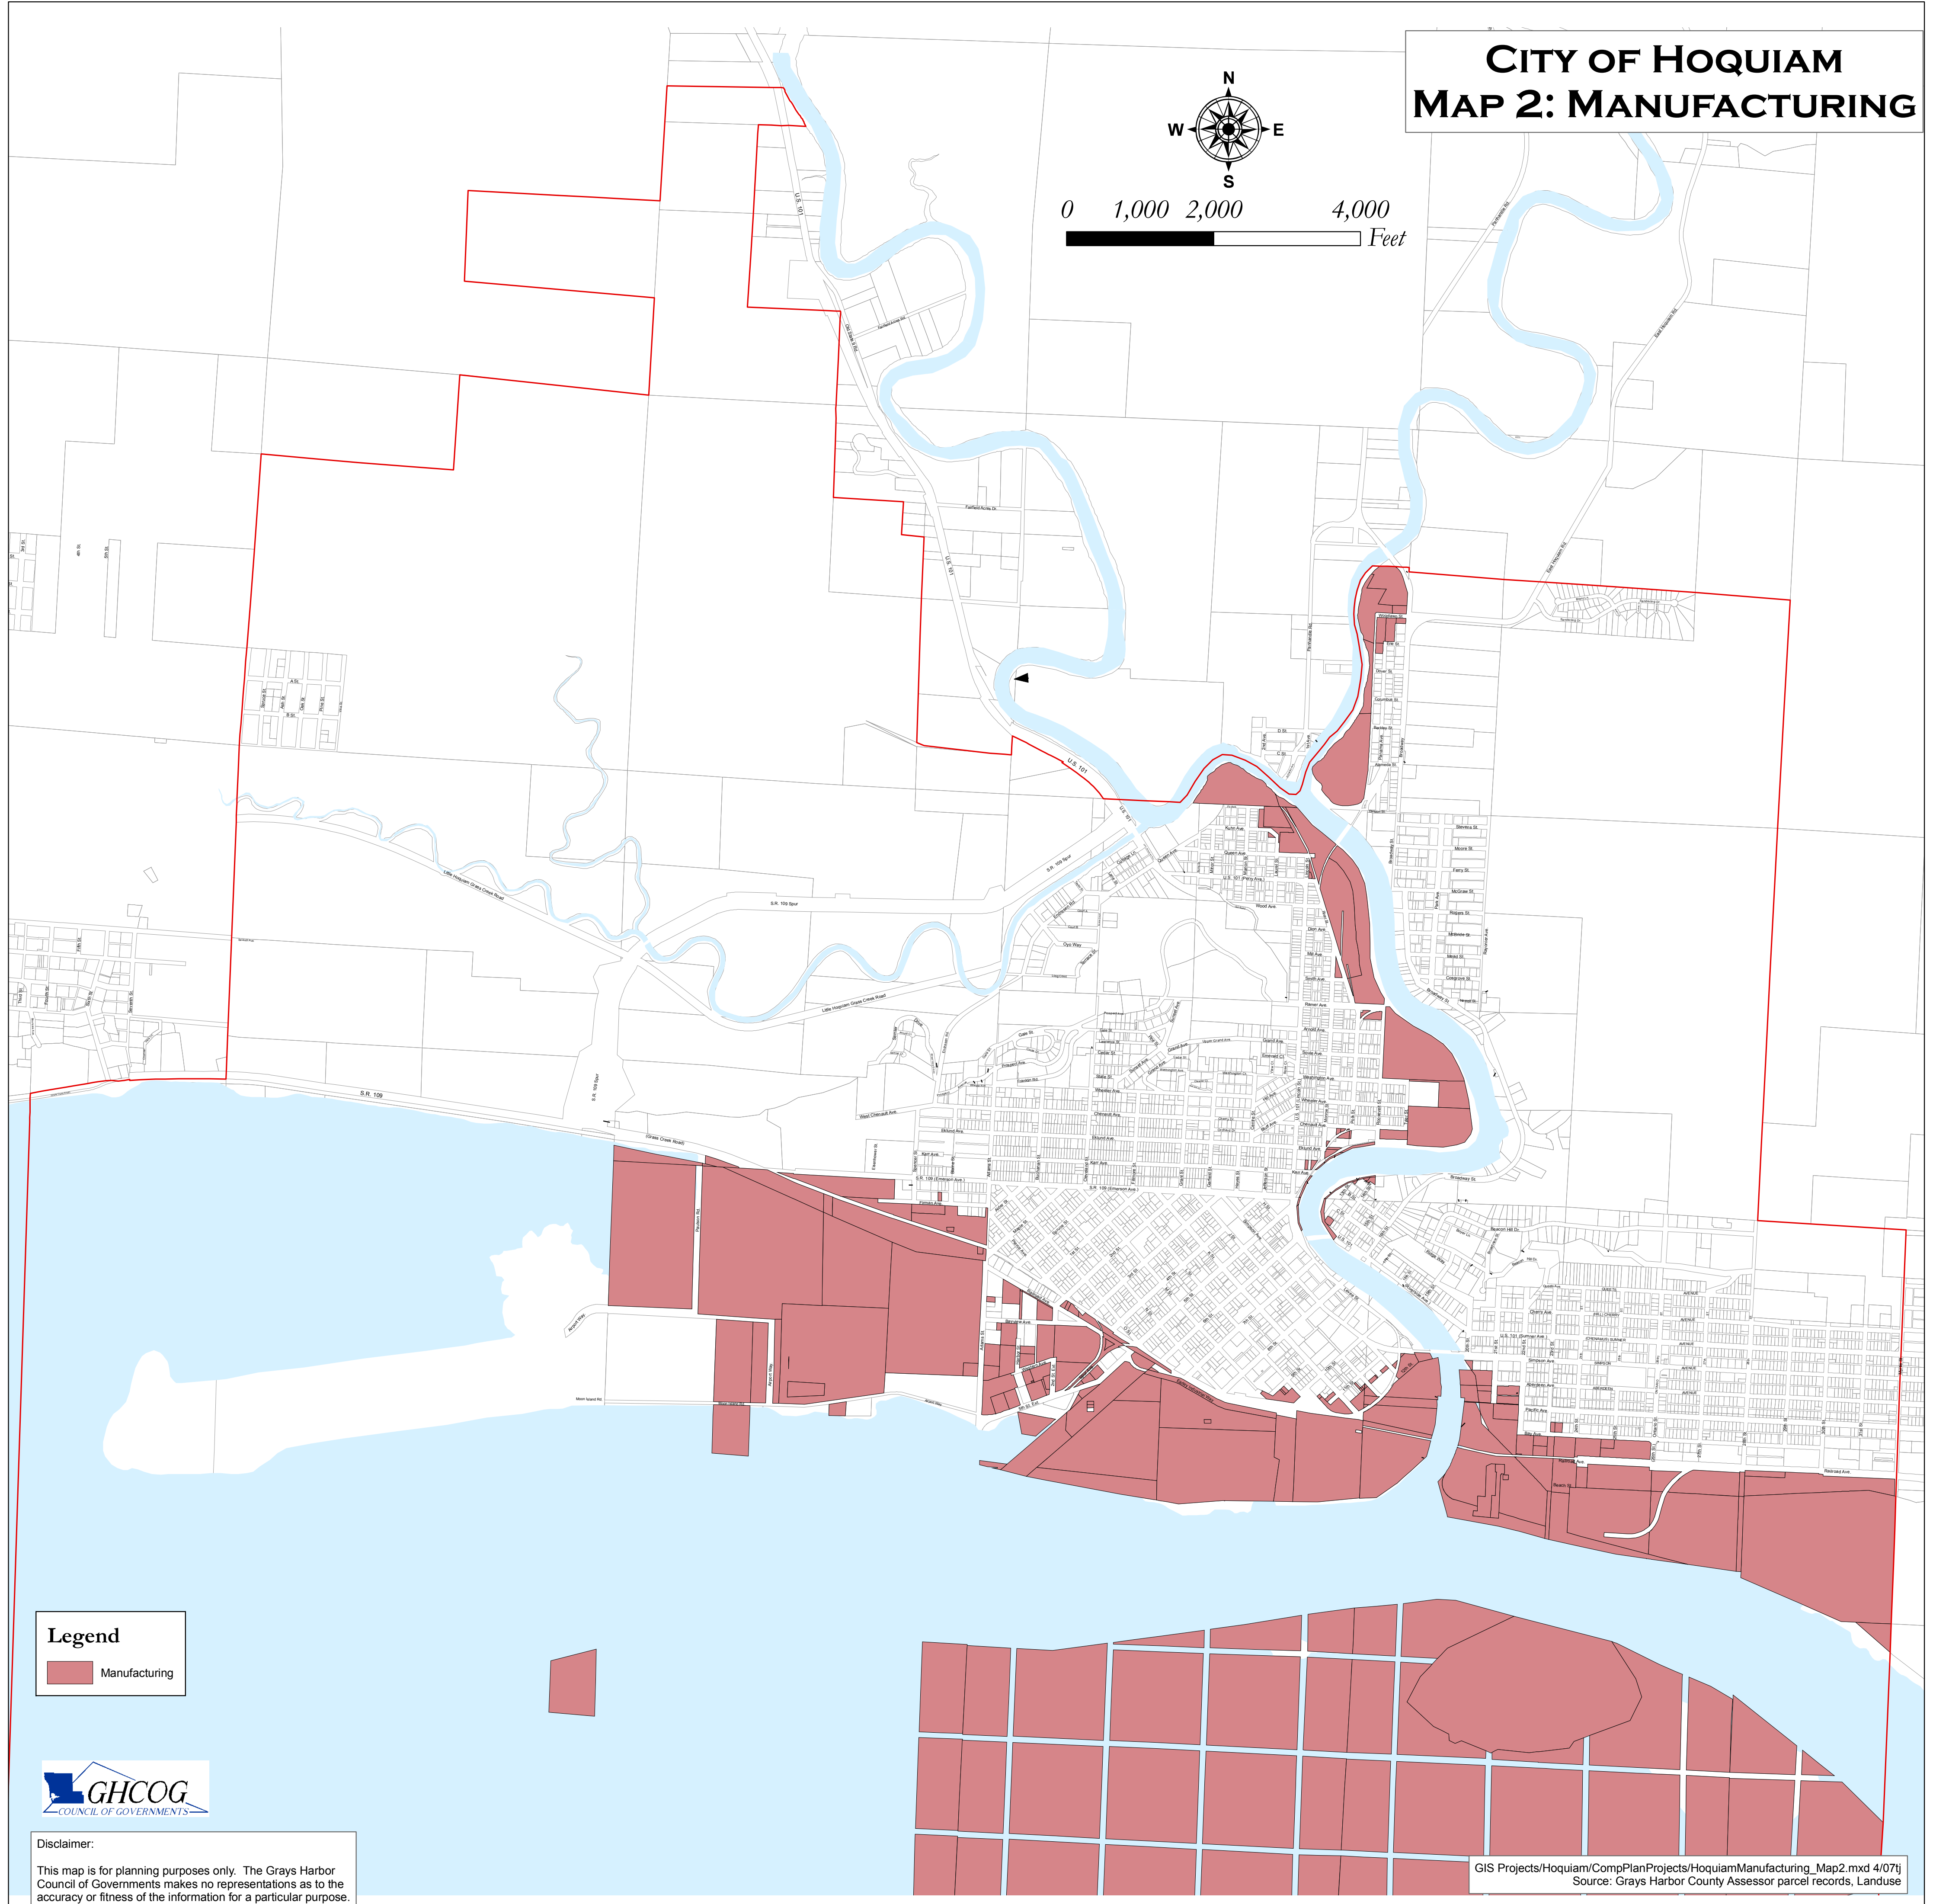

CITY OF HOQUIAM MAP 2: MANUFACTURING

0 1,000 2,000 4,000
Feet

Legend

Manufacturing

Disclaimer:
This map is for planning purposes only. The Grays Harbor Council of Governments makes no representations as to the accuracy or fitness of the information for a particular purpose.