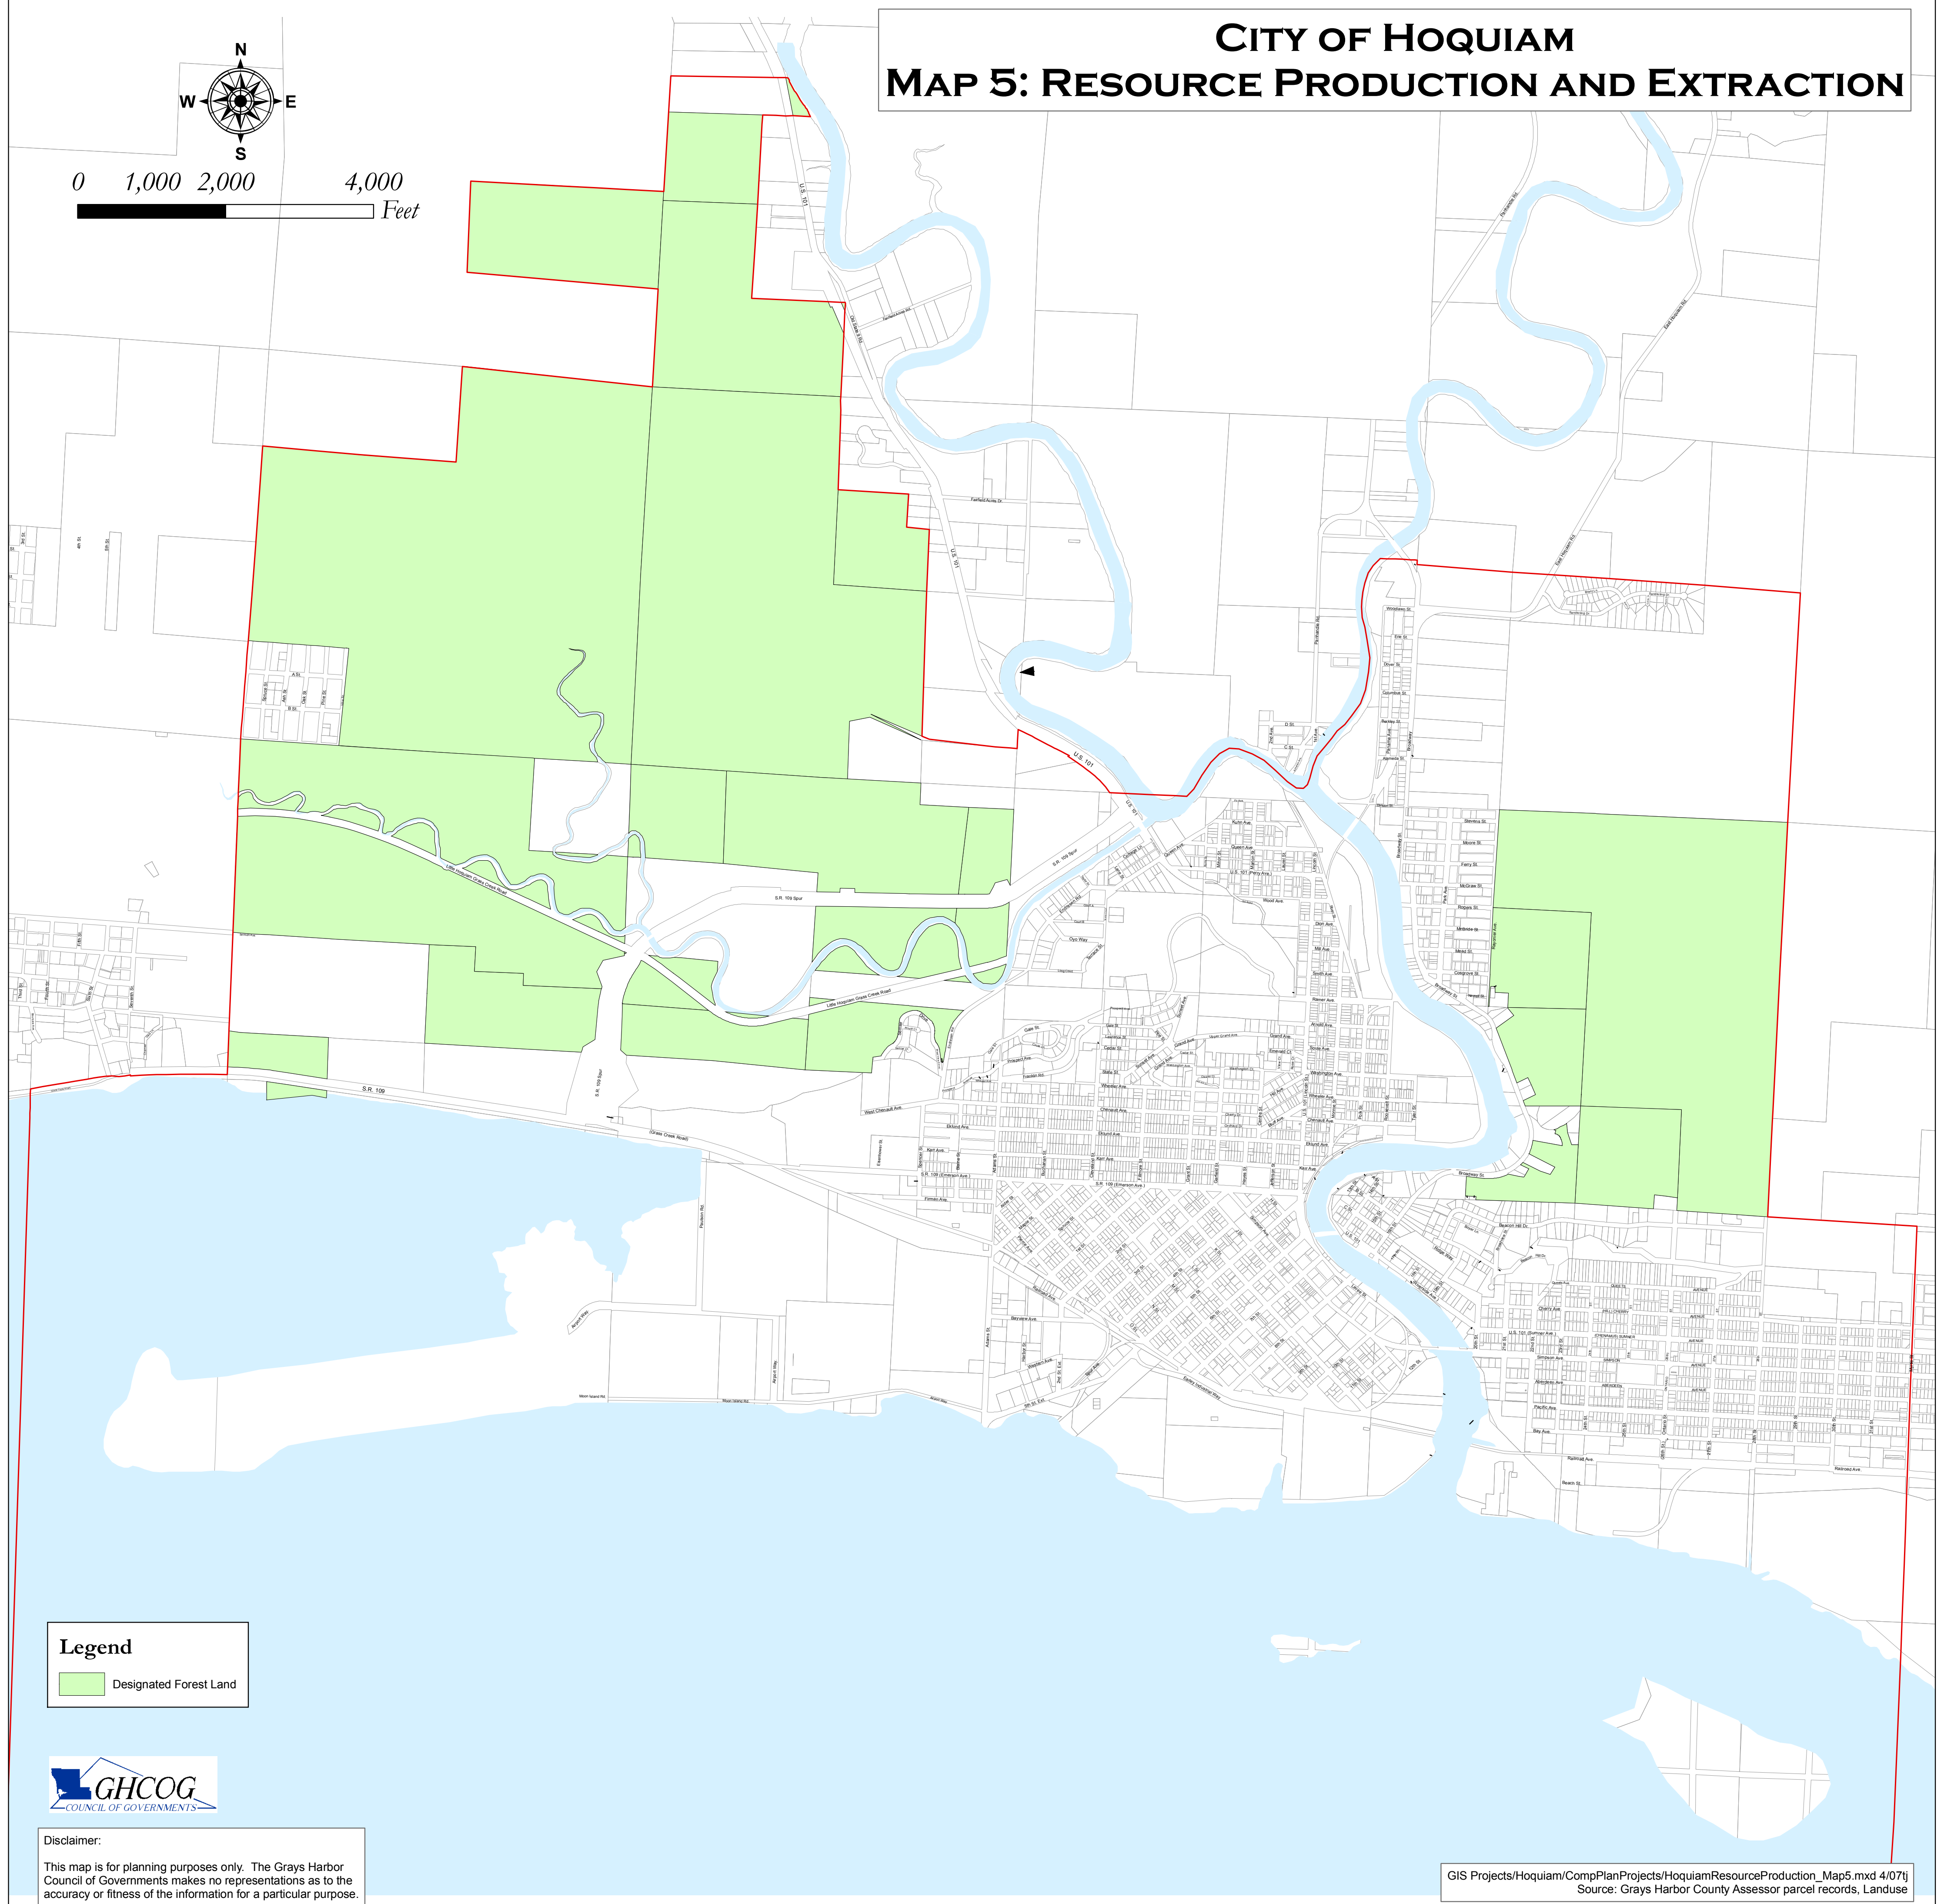

CITY OF HOQUIAM

MAP 5: RESOURCE PRODUCTION AND EXTRACTION

0 1,000 2,000 4,000 Feet

Legend
Designated Forest Land

Disclaimer:
This map is for planning purposes only. The Grays Harbor Council of Governments makes no representations as to the accuracy or fitness of the information for a particular purpose.