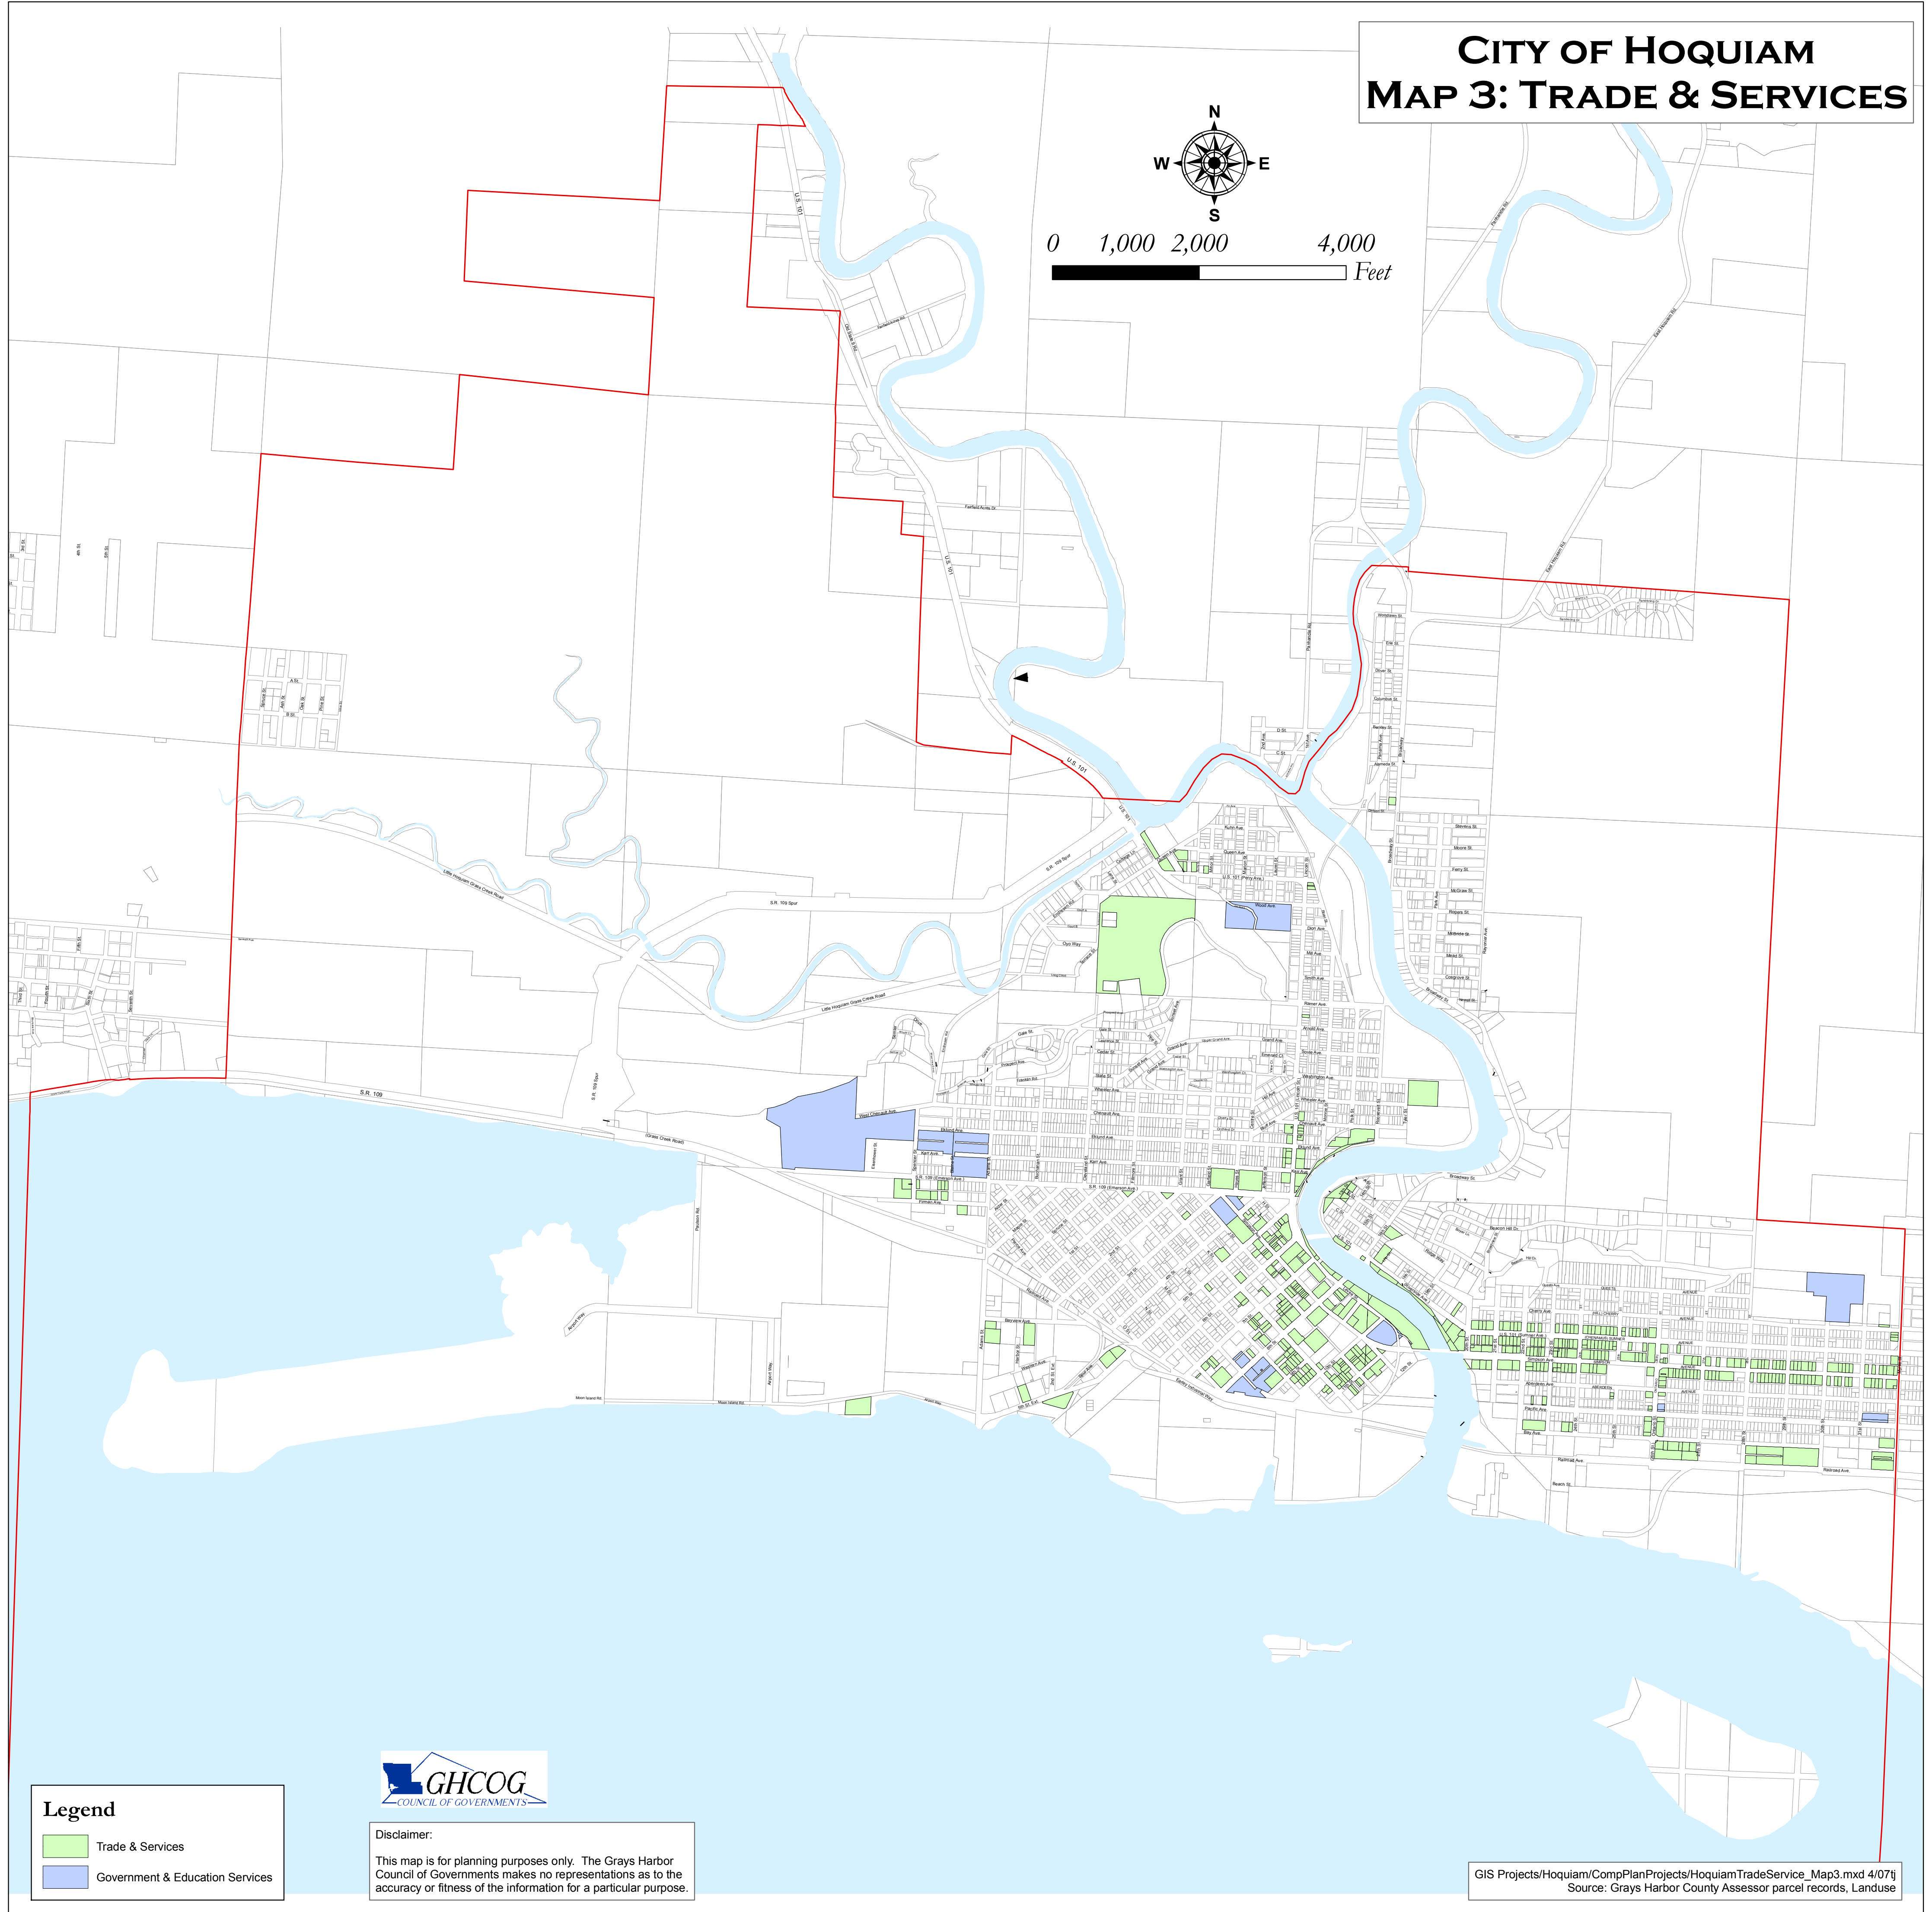

CITY OF HOQUIAM MAP 3: TRADE & SERVICES

0 1,000 2,000 4,000
Feet

Legend

- Trade & Services
- Government & Education Services

Disclaimer:

This map is for planning purposes only. The Grays Harbor Council of Governments makes no representations as to the accuracy or fitness of the information for a particular purpose.