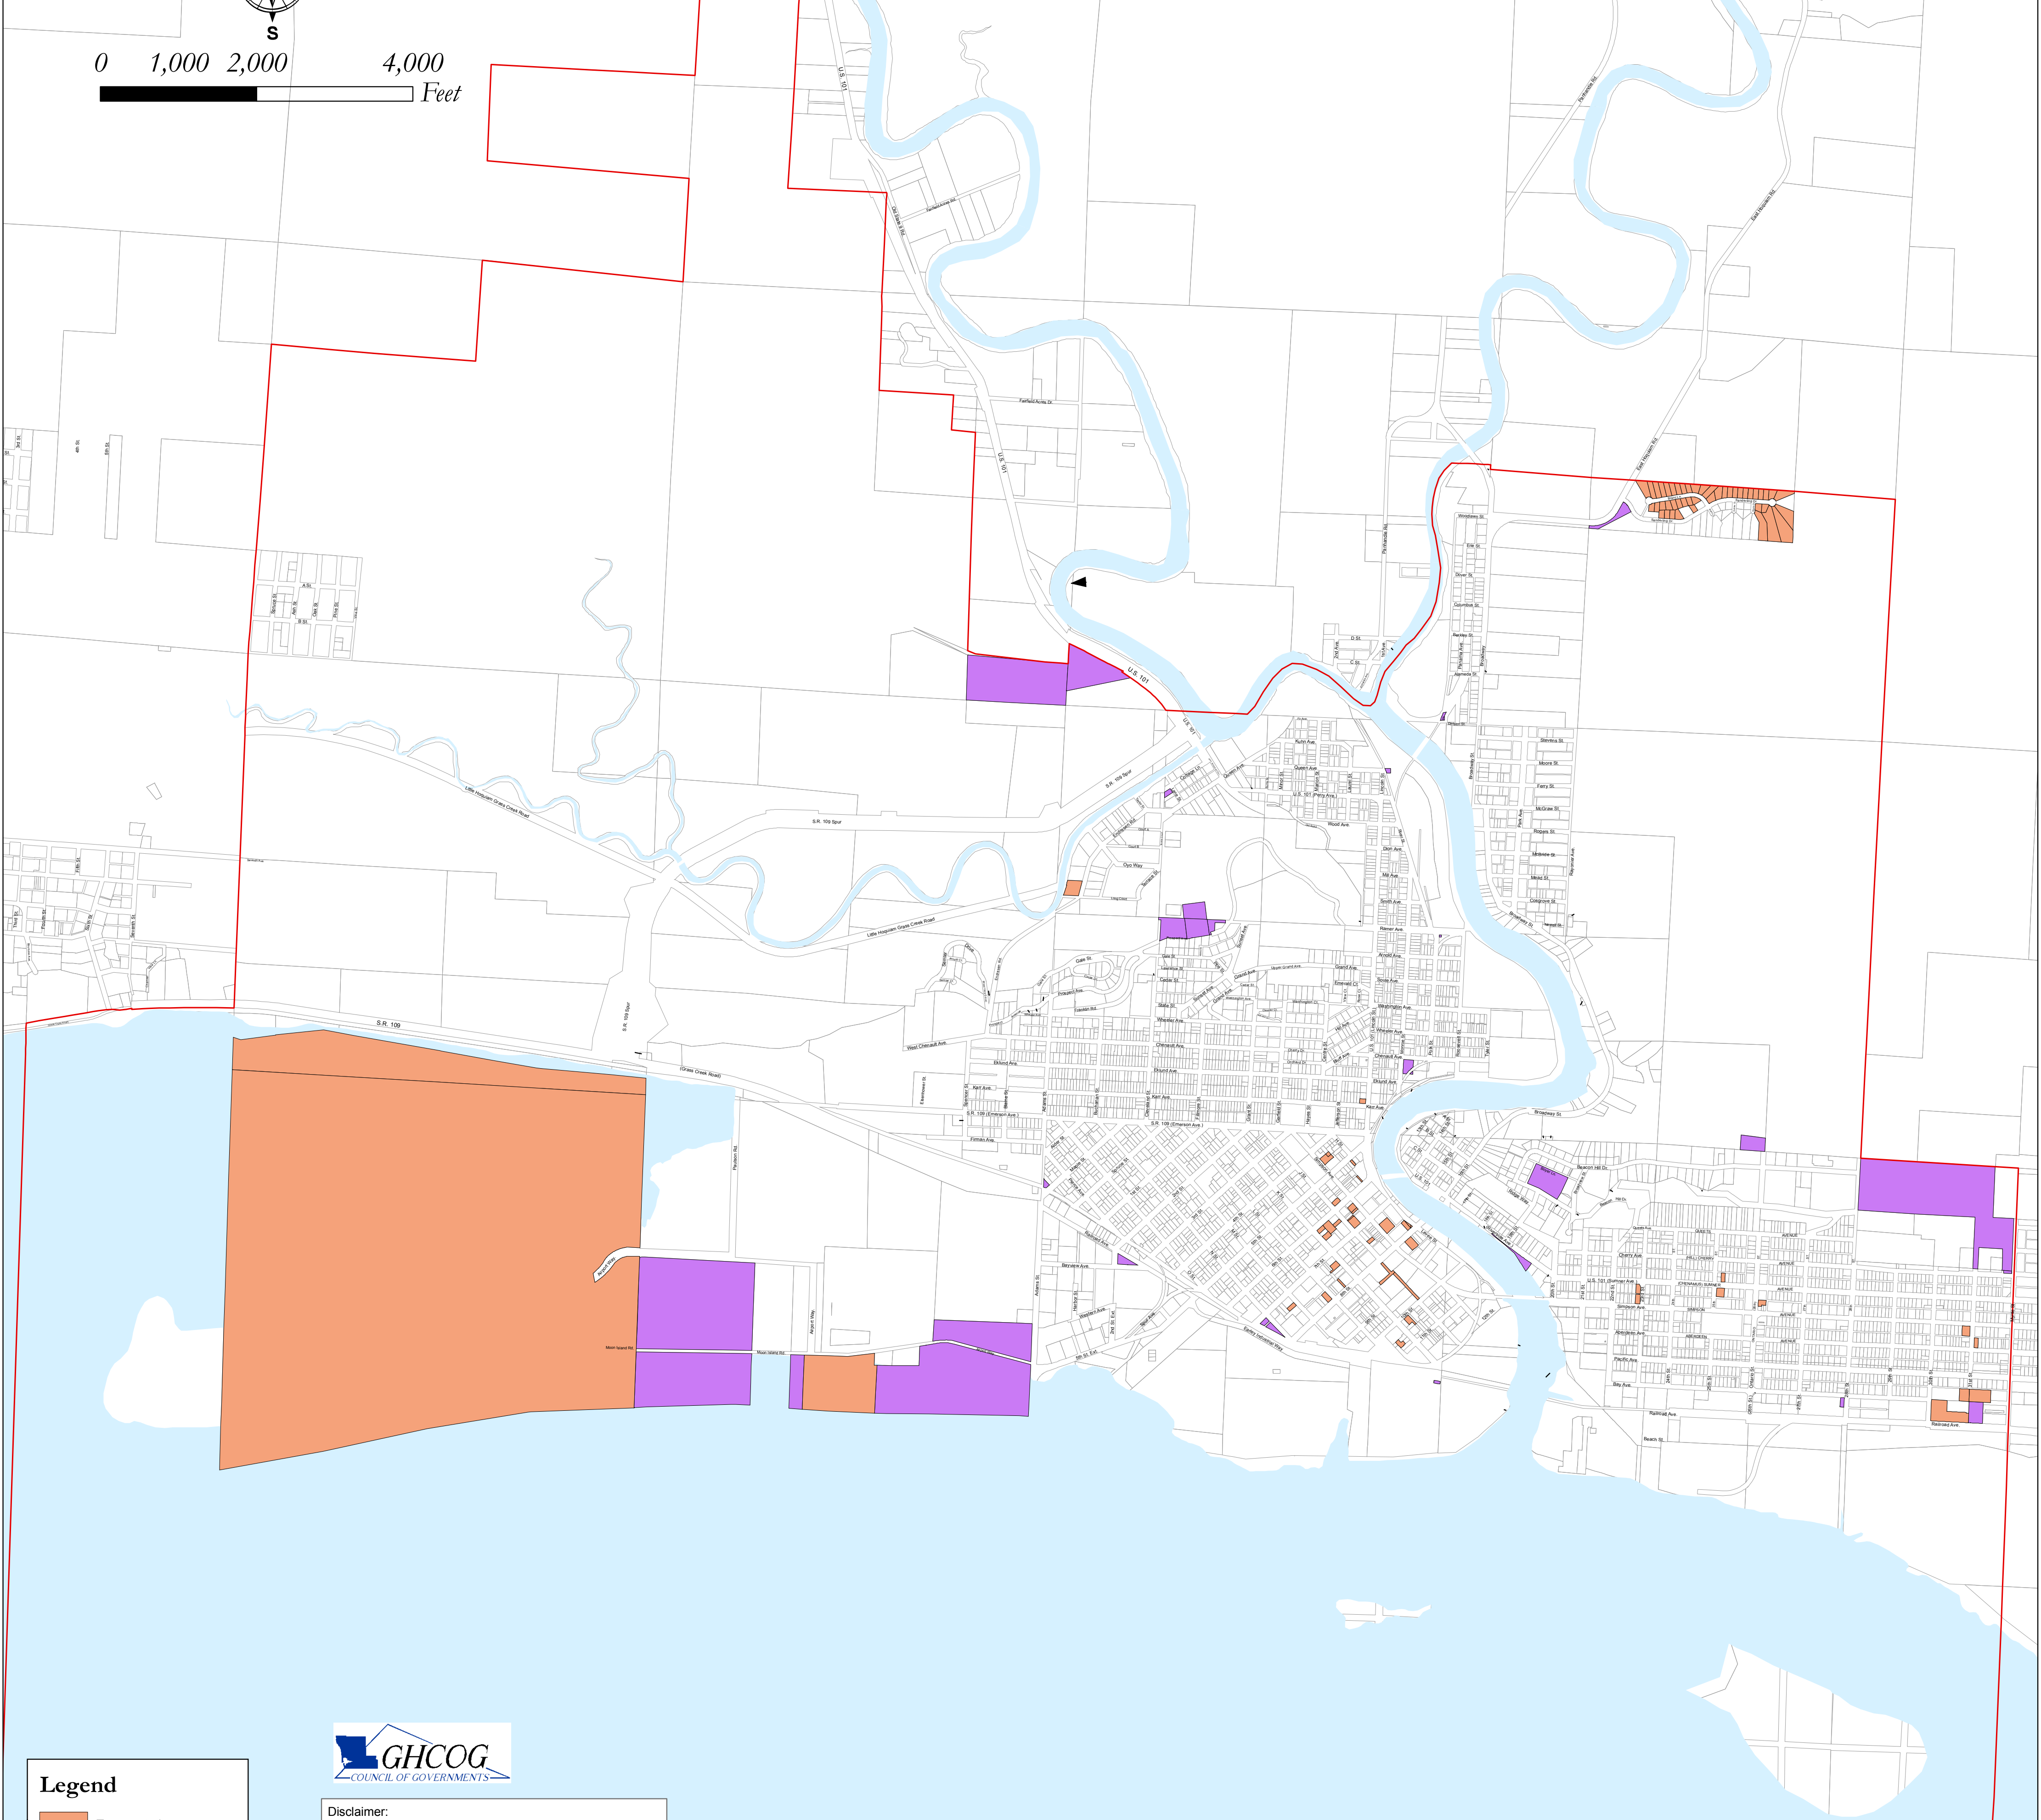

CITY OF HOQUIAM

MAP 6: TRANSPORTATION, COMMUNICATION, AND UTILITIES

0 1,000 2,000 4,000 Feet

Legend

- Transportation
- Communication & Utilities

Disclaimer:
This map is for planning purposes only. The Grays Harbor Council of Governments makes no representations as to the accuracy or fitness of the information for a particular purpose.