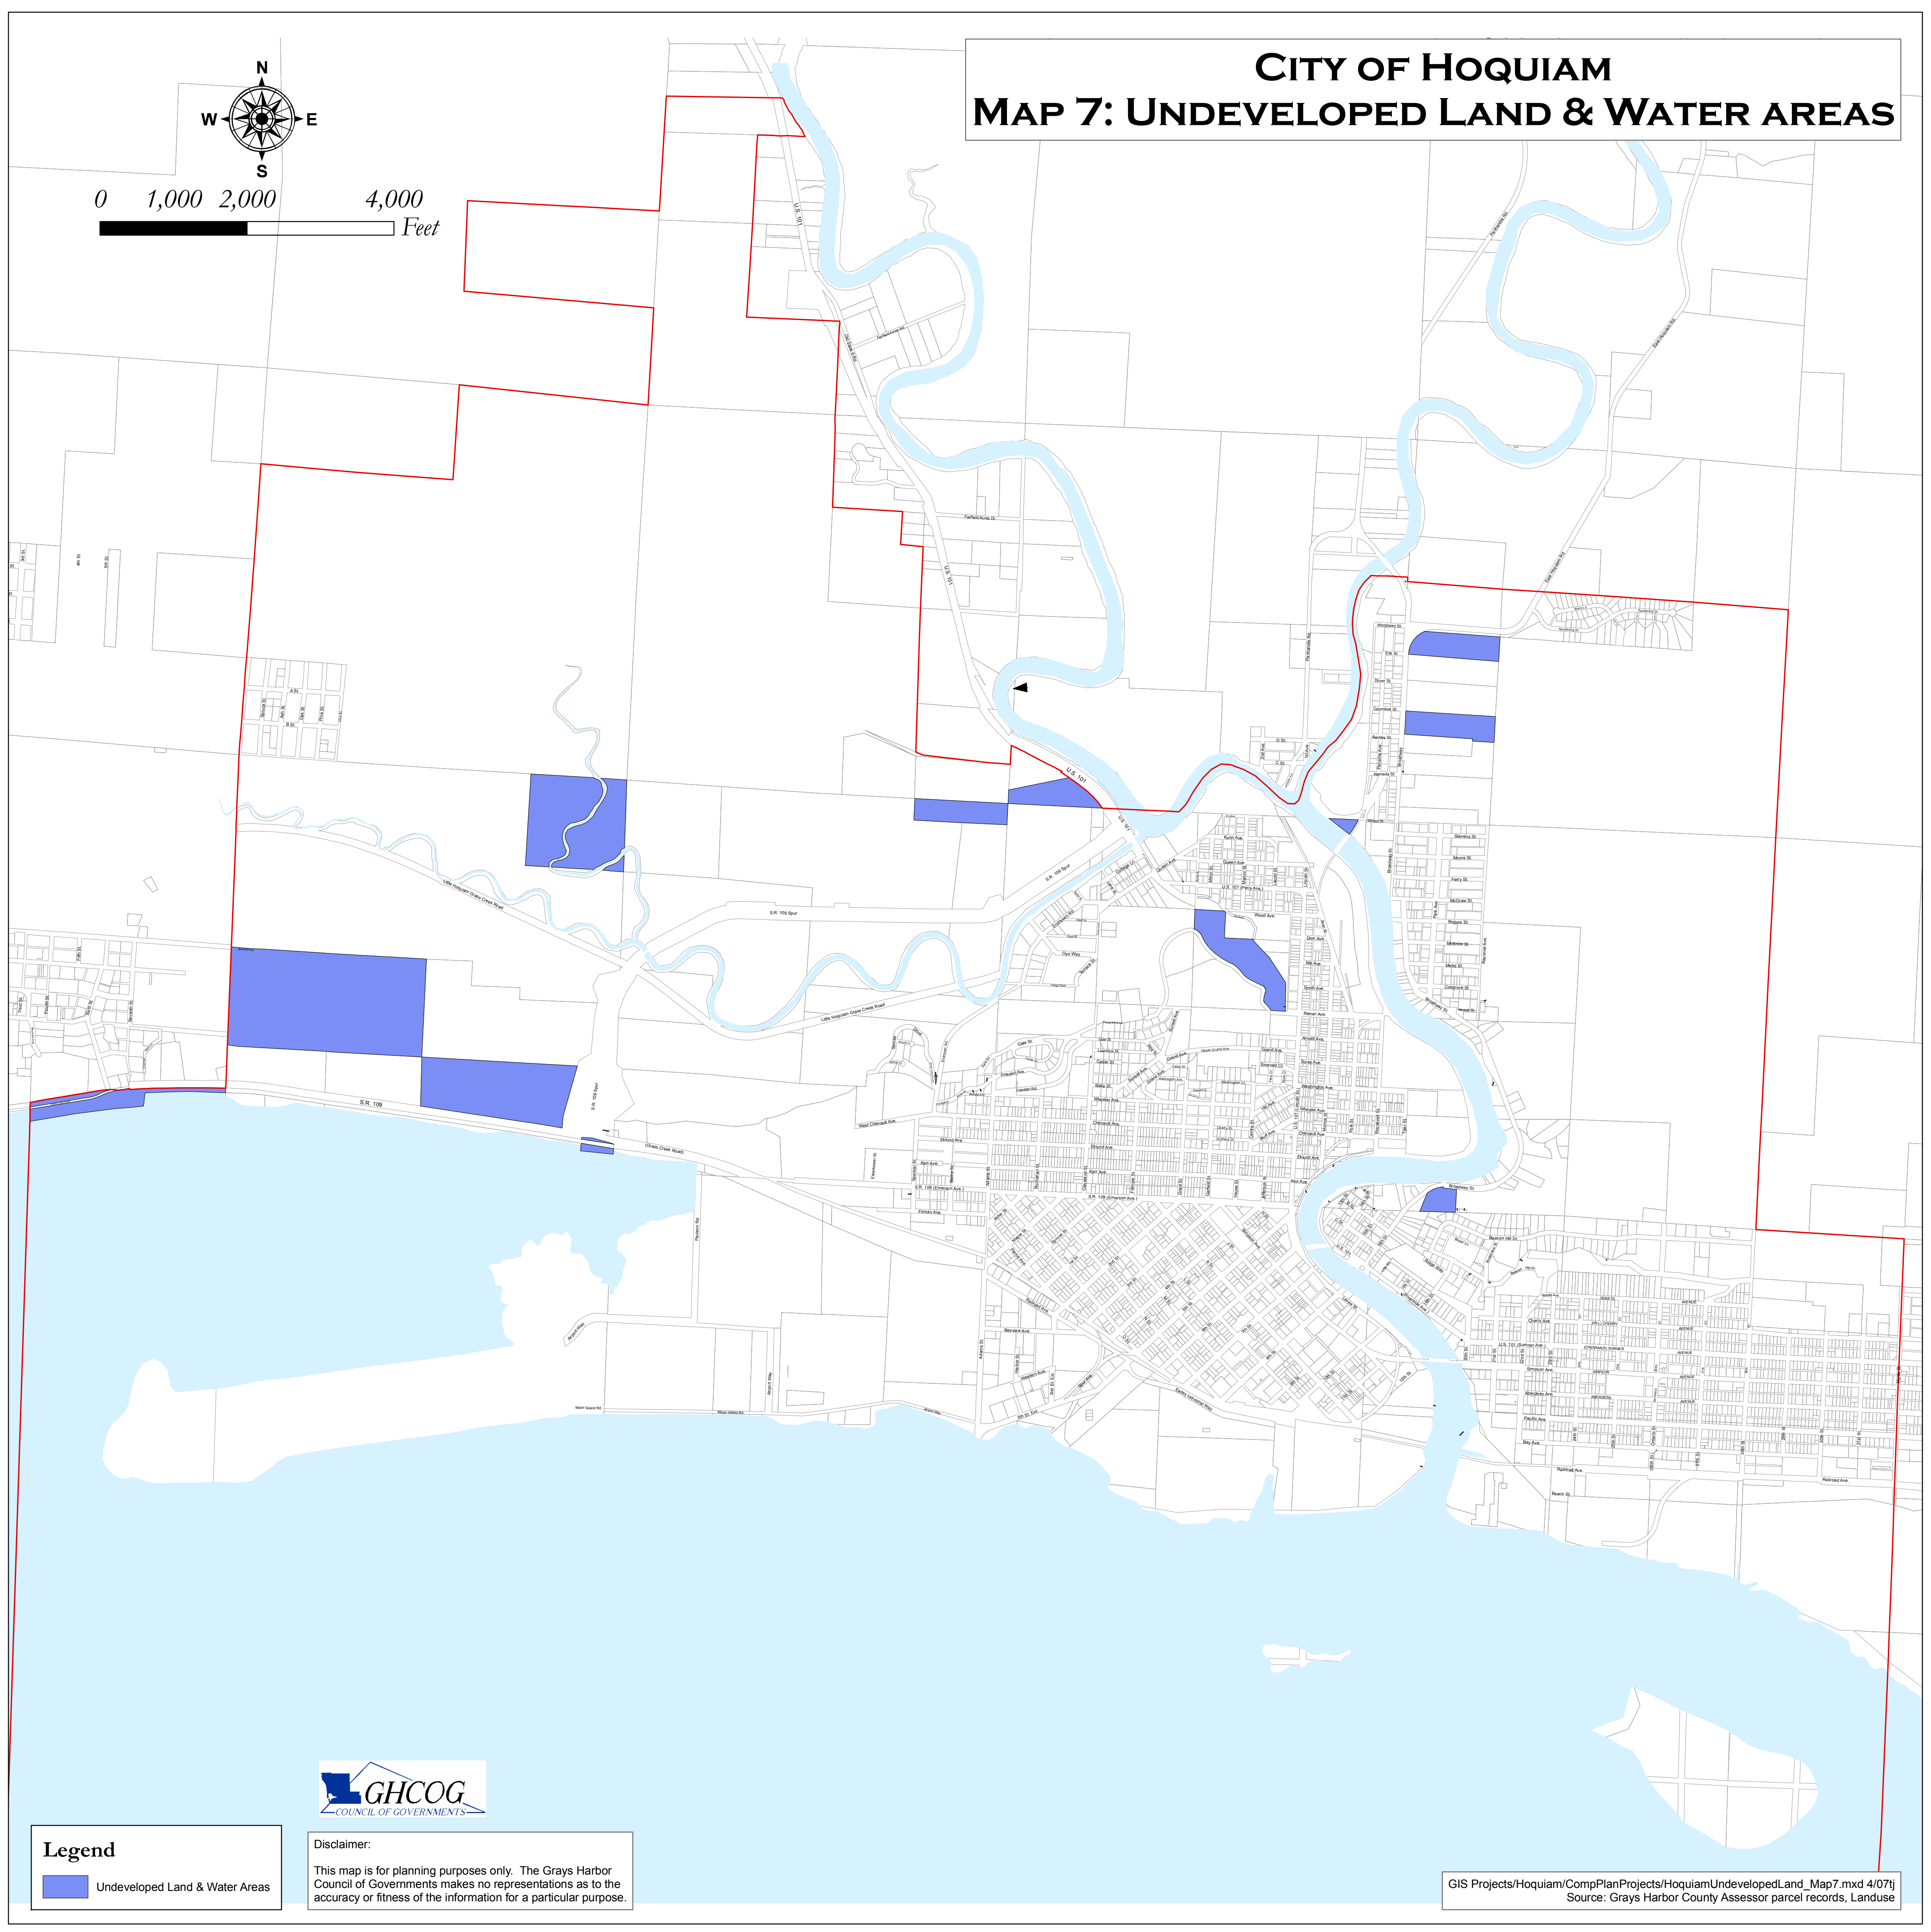

CITY OF HOQUIAM

MAP 7: UNDEVELOPED LAND & WATER AREAS

0 1,000 2,000 4,000 Feet

Legend
[Blue Box] Undeveloped Land & Water Areas

Disclaimer:
This map is for planning purposes only. The Grays Harbor Council of Governments makes no representations as to the accuracy or fitness of the information for a particular purpose.